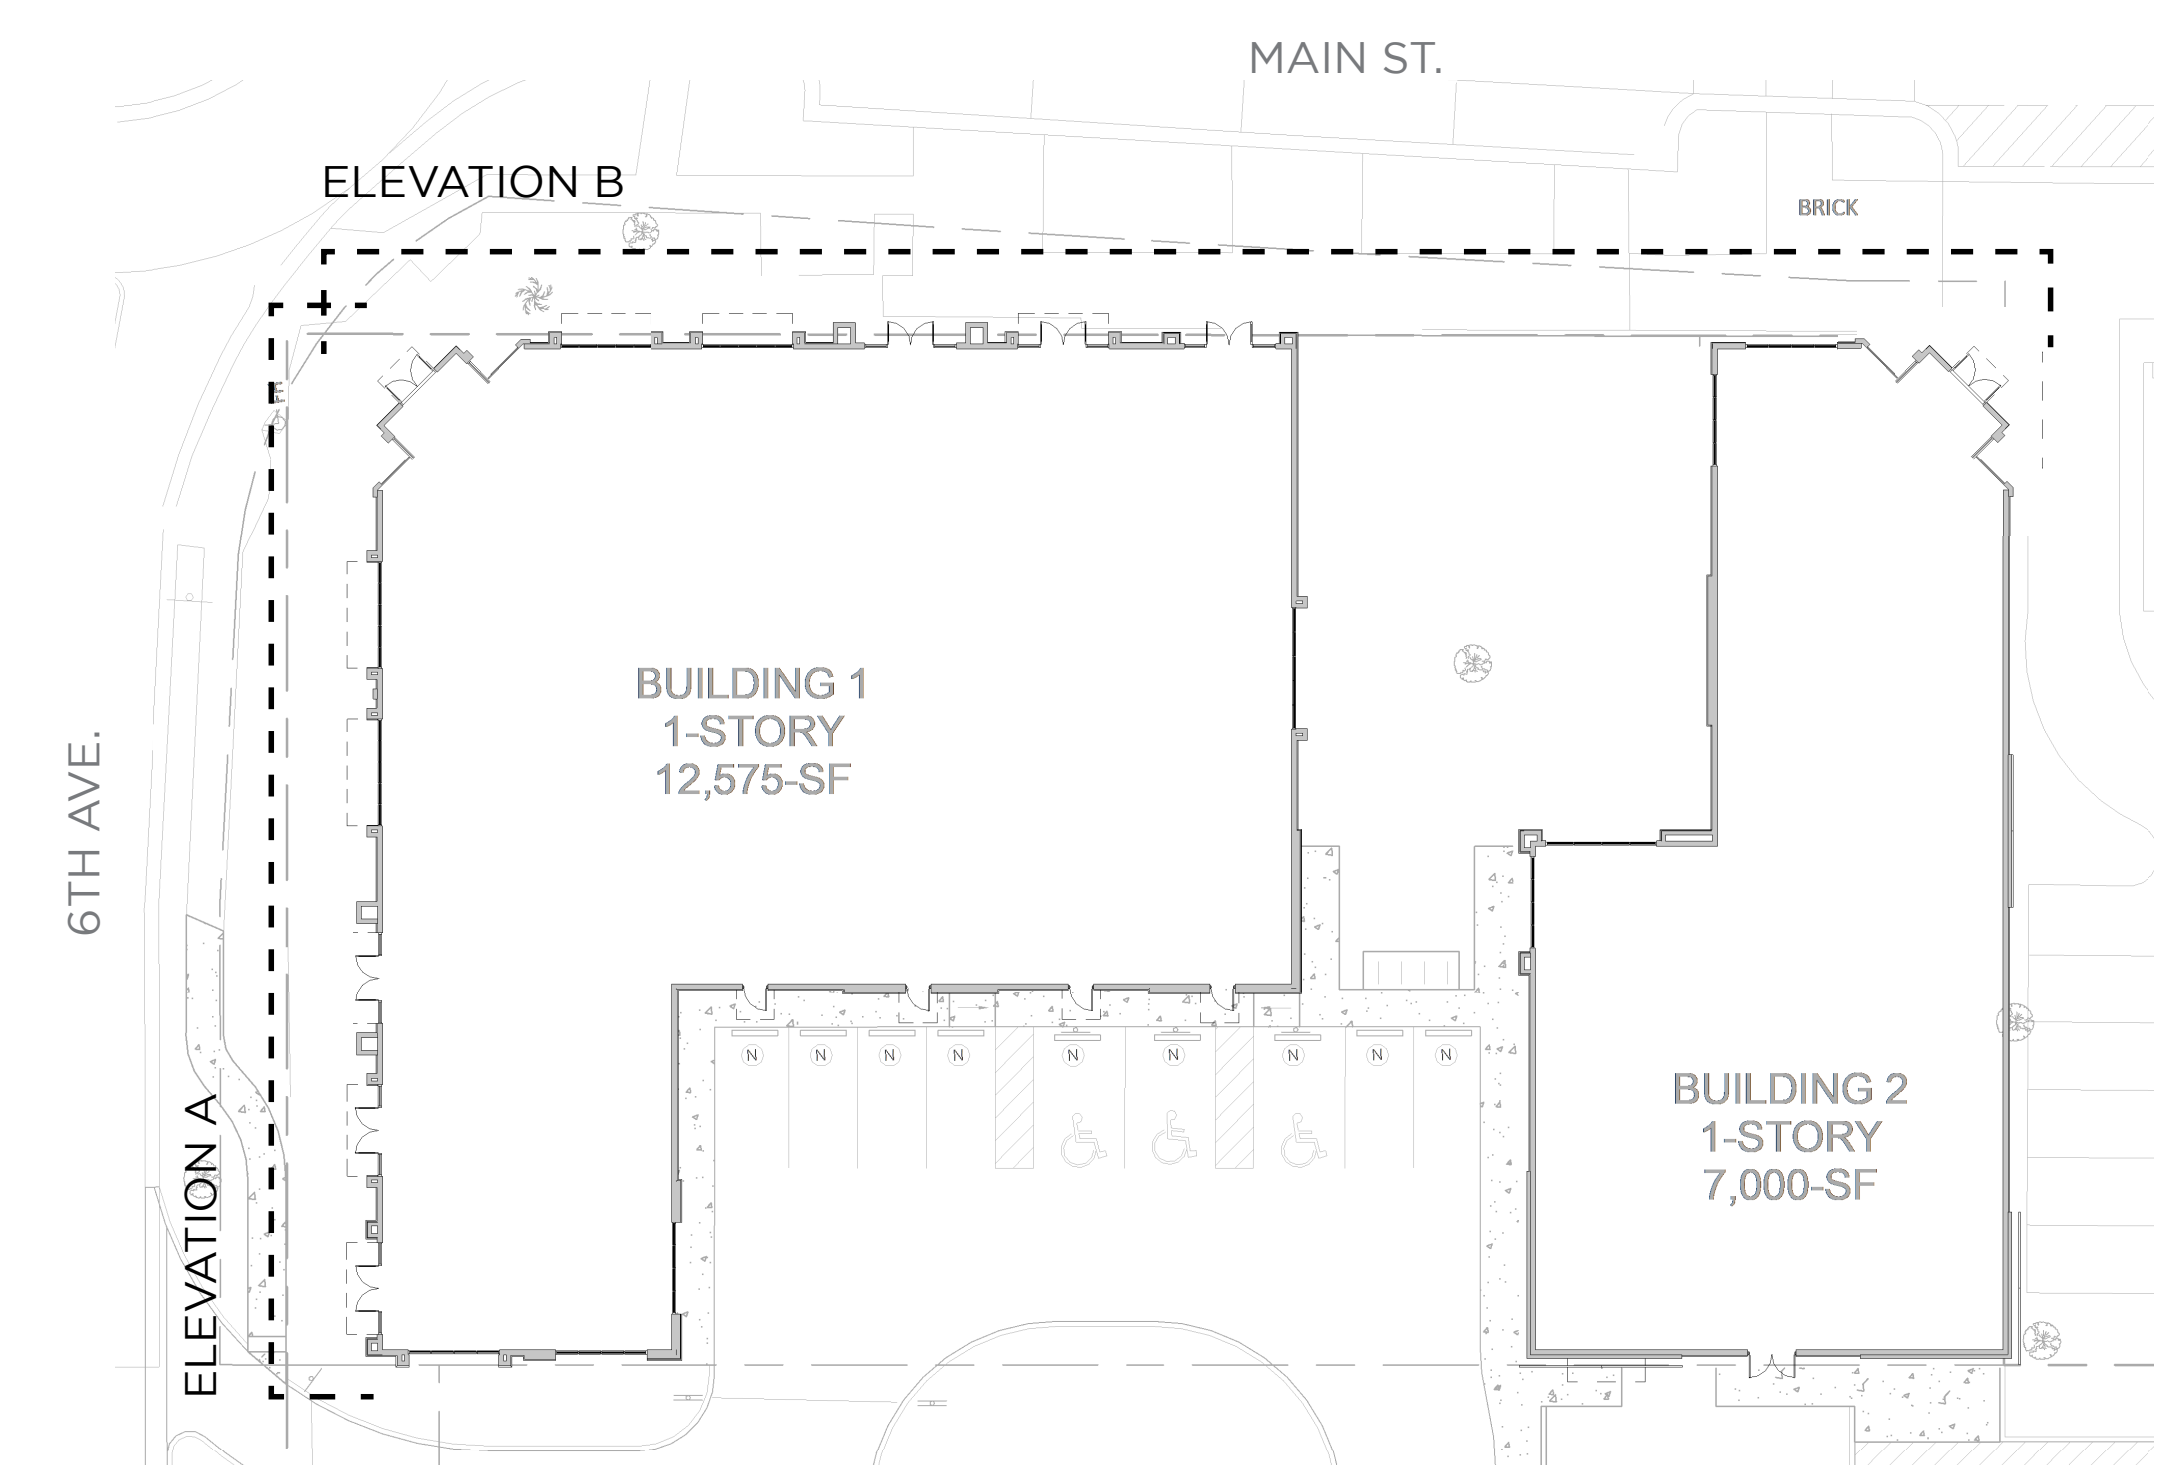

ELEVATION A - FROM 6TH AVE.

ELEVATION B - FROM MAIN ST.

- 1 SW - 7005  
PURE WHITE  
MAIN PAINT COLOR

- 2 SW - 7672  
KNITTING NEEDLES  
ACCENT COLOR

- 3 SW - 7036  
ACCESSIBLE BEIGE  
ACCENT COLOR

- 4 EL DORADO  
DOVETAIL  
STONE VENEER