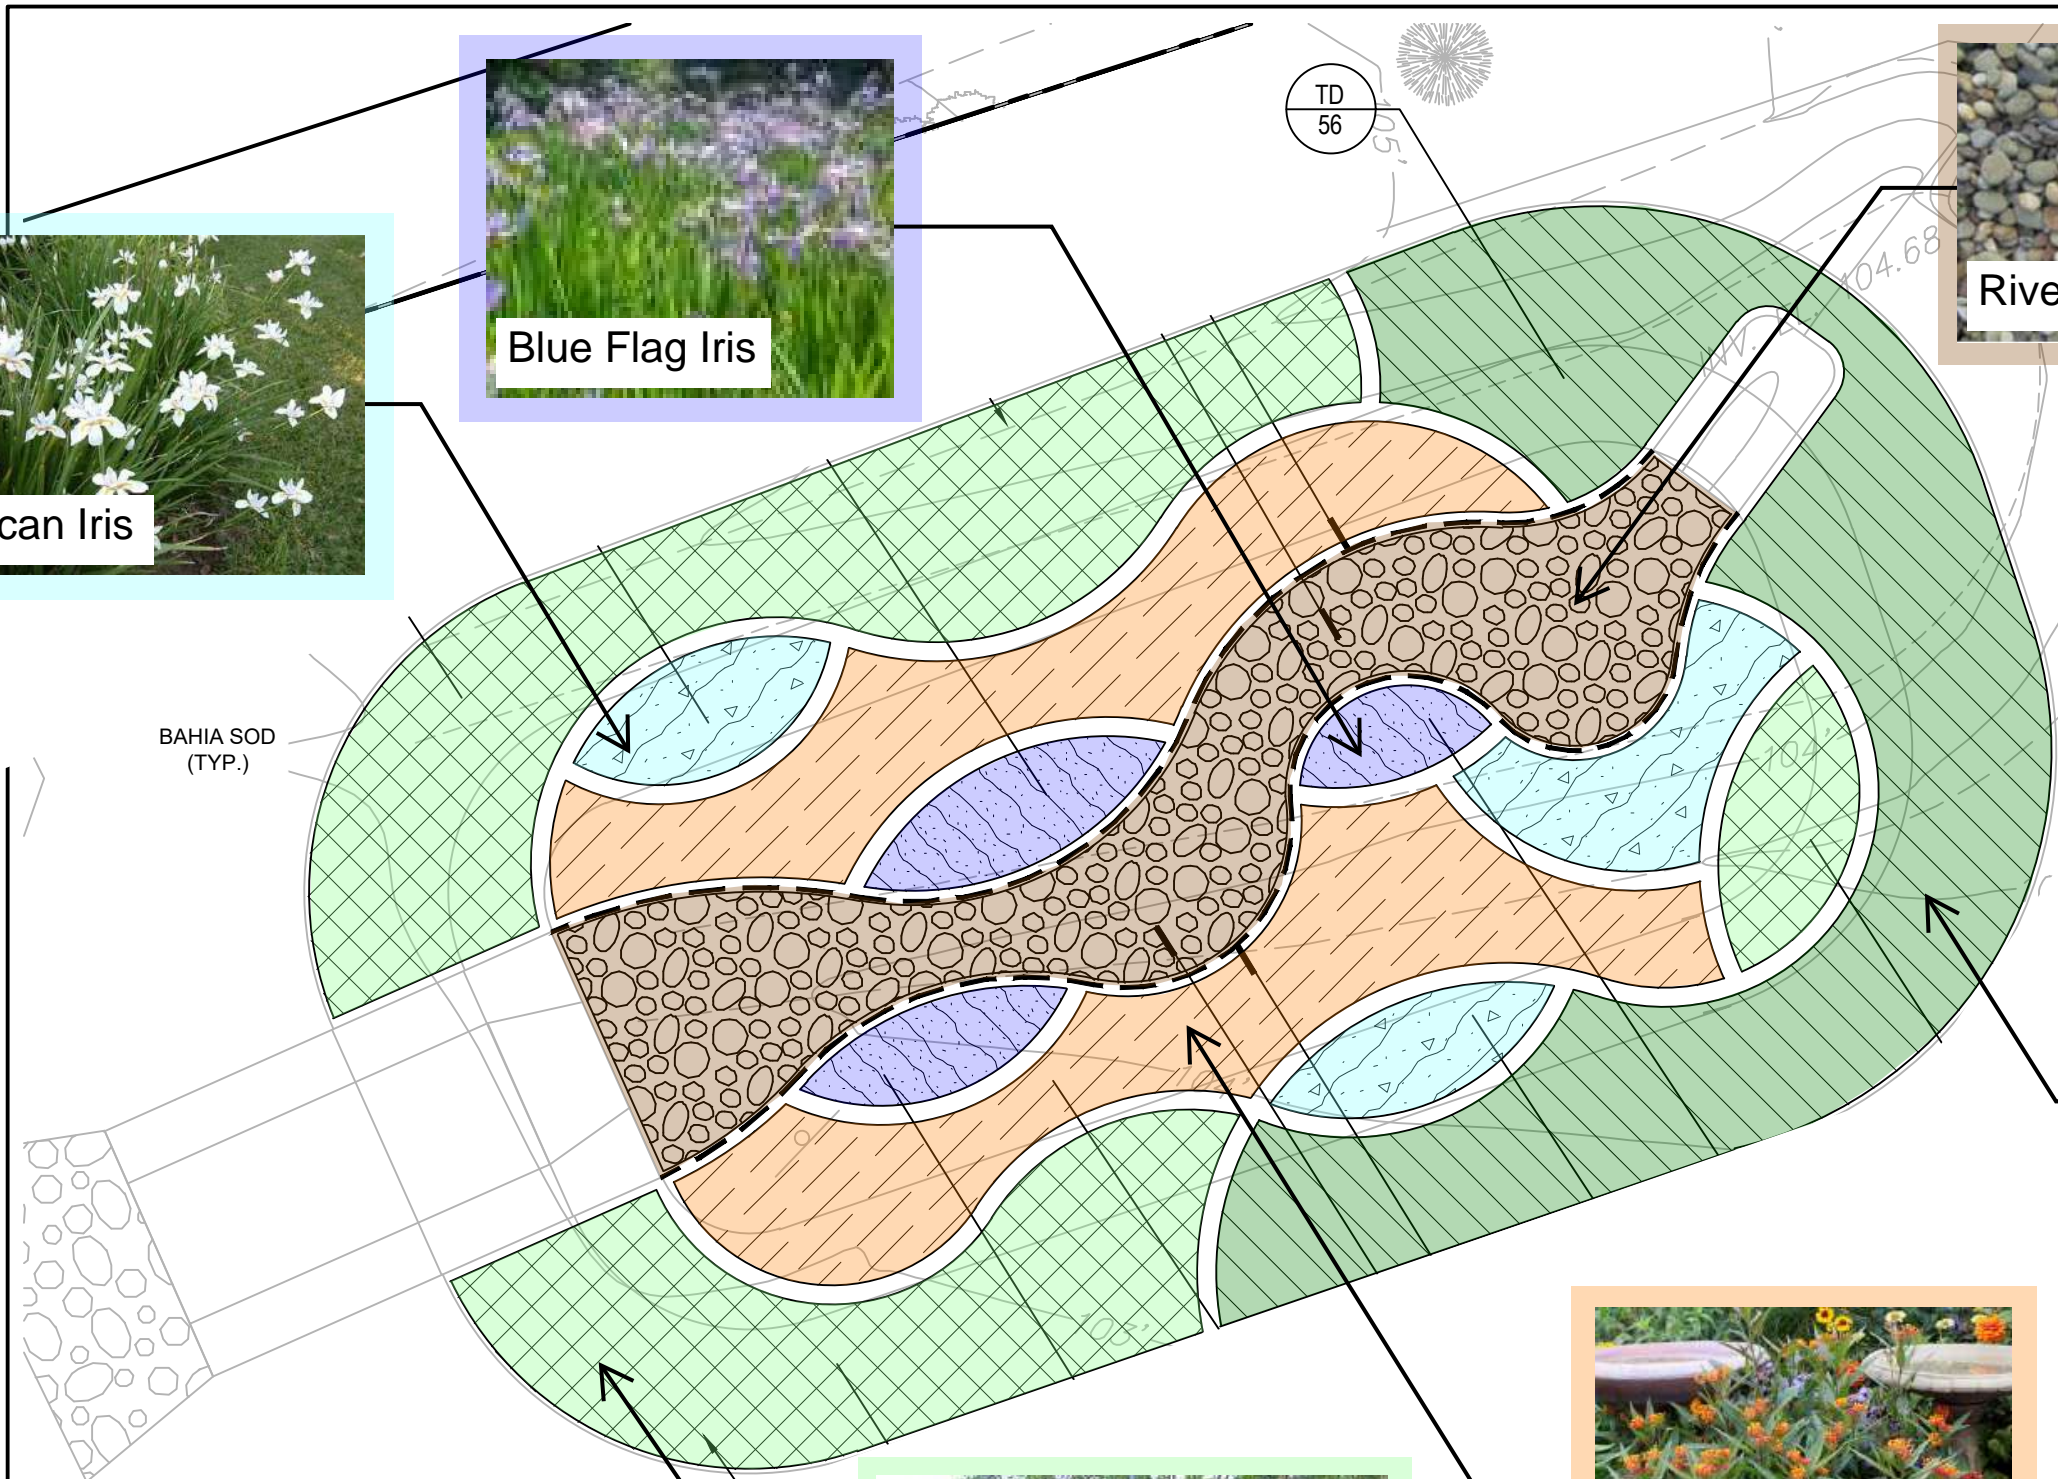

African Iris

Blue Flag Iris

River Rock

Fakahatchee Grass

Milkweed

Sand Cordgrass

PLANT SCHEDULE

SHRUB AREAS	CODE	COMMON NAME
	AC	MILKWEED
	DI	AFRICAN IRIS
	IV	BLUE FLAG IRIS
	SB	SAND CORDGRASS
	TD	FAKAHATCHEE GRASS

FULL PLANT SCHEDULE ON SHEET L1.02

REFERENCE NOTES SCHEDULE

CODE	HARDSCAPE DESCRIPTION	QTY
H-101	ALUMINUM LANDSCAPE EDGING MANUFACTURER: SURE-LOC EDGING PRODUCT LINE: SURE-LOC SURE EDGE PRODUCT DESCRIPTION: 3/16" X 4" COLOR: MILL FINISH	145 LF
H-102	ACCENT RIVER ROCK MANUFACTURER: PEBLE JUNCTION, INC. PRODUCT LINE: RIVER JACKS PRODUCT NUMBER: 2430-T (1" - 3" ROCK) DEPTH: 4" TYP.	531 SF

Butler St. and Seventh Ave.

REVISIONS	
DATE	DESCRIPTION

Kimley»Horn
Certificate Of Authorization No. 696
189 South Orange Avenue, Suite 1000
Orlando, Florida 32801

TOWN OF
WINDERMERE

LANDSCAPE PLAN

SHEET NO.
L1.01