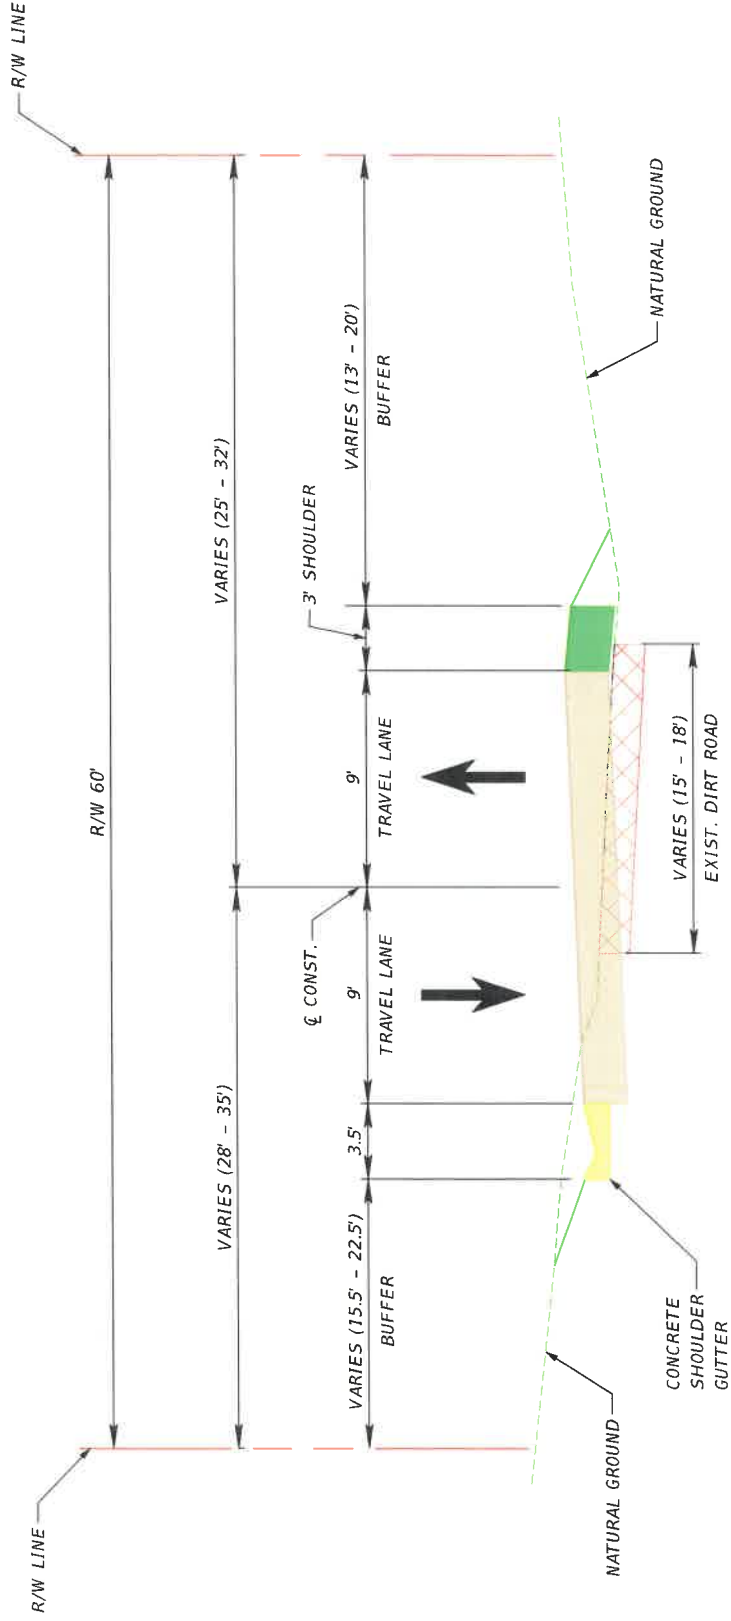

TYPICAL SECTION
BUTLER STREET

STA. 100+74.27 TO STA. 102+50.00

N.T.S.

DESIGN SPEED = 20 MPH

NEW CONSTRUCTION

12" TYPE B STABILIZATION MIN LBR 40

BUTLER STREET

DATE	DESCRIPTION	REVISIONS	DATE	DESCRIPTION

  Kimley-Horn Certificate of Authorization No. 696 Hao T. Chiu, P.E., C.E. 189 South Orange Avenue, Suite 1000 Orlando, Florida 32801	 世界和平 世界和平	10/7/2020	5:53:24 PM	C:\pwworking\hsk\new\proj\11128\BUTLER TYPICAL E.V.HBIT_9 FT LANES.dgn
		SHEET NO.