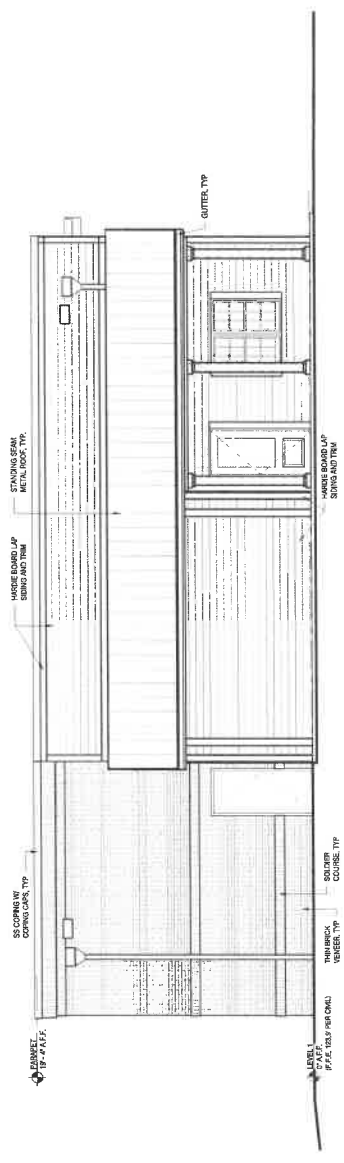

FOR REVIEW ONLY
NOT FOR
CONSTRUCTION OR
PRICING

PROJECT NO. 0000000000
PROJECT NAME
PROJECT LOCATION
PROJECT DESCRIPTION
PROJECT DATE

WFP COMMERCIAL
PROJECT ADDRESS

PROJECT NO. 0000000000
PROJECT NAME
PROJECT LOCATION
PROJECT DESCRIPTION
PROJECT DATE

PROJECT NO. 0000000000
PROJECT NAME
PROJECT LOCATION
PROJECT DESCRIPTION
PROJECT DATE

EXTERIOR ELEVATIONS
SHEET NO. A402

NORTH ELEVATION
SCALE: 1/8" = 1'-0"