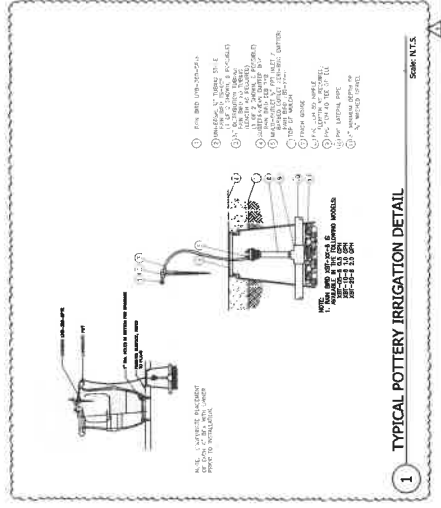

CRITICAL ANALYSIS

IRRIGATION SCHEDULE

SYMBOL	MANUFACTURER/DESCRIPTION	QTY	SIZE	CLASS	MARKS
1	1/2\"/>				

SYMBOL	MANUFACTURER/DESCRIPTION	QTY	SIZE	CLASS	MARKS
1	1/2\"/>				
2	1\"/> <tr> <td>3</td> <td>1\"/> <tr> <td>4</td> <td>1\"/> <tr> <td>5</td> <td>1\"/> <tr> <td>6</td> <td>1\"/> <tr> <td>7</td> <td>1\"/> <tr> <td>8</td> <td>1\"/> <tr> <td>9</td> <td>1\"/> <tr> <td>10</td> <td>1\"/> <tr> <td>11</td> <td>1\"/> <tr> <td>12</td> <td>1\"/> <tr> <td>13</td> <td>1\"/> <tr> <td>14</td> <td>1\"/> <tr> <td>15</td> <td>1\"/> <tr> <td>16</td> <td>1\"/> <tr> <td>17</td> <td>1\"/> <tr> <td>18</td> <td>1\"/> <tr> <td>19</td> <td>1\"/> <tr> <td>20</td> <td>1\"/> <tr> <td>21</td> <td>1\"/> <tr> <td>22</td> <td>1\"/> <tr> <td>23</td> <td>1\"/> <tr> <td>24</td> <td>1\"/> <tr> <td>25</td> <td>1\"/> <tr> <td>26</td> <td>1\"/> <tr> <td>27</td> <td>1\"/> <tr> <td>28</td> <td>1\"/> <tr> <td>29</td> <td>1\"/> <tr> <td>30</td> <td>1\"/> <tr> <td>31</td> <td>1\"/> <tr> <td>32</td> <td>1\"/> <tr> <td>33</td> <td>1\"/> <tr> <td>34</td> <td>1\"/> <tr> <td>35</td> <td>1\"/> <tr> <td>36</td> <td>1\"/> <tr> <td>37</td> <td>1\"/> <tr> <td>38</td> <td>1\"/> <tr> <td>39</td> <td>1\"/> <tr> <td>40</td> <td>1\"/> <tr> <td>41</td> <td>1\"/> <tr> <td>42</td> <td>1\"/> <tr> <td>43</td> <td>1\"/> <tr> <td>44</td> <td>1\"/> <tr> <td>45</td> <td>1\"/> <tr> <td>46</td> <td>1\"/> <tr> <td>47</td> <td>1\"/> <tr> <td>48</td> <td>1\"/> <tr> <td>49</td> <td>1\"/> <tr> <td>50</td> <td>1\"/> <tr> <td>51</td> <td>1\"/> <tr> <td>52</td> <td>1\"/> <tr> <td>53</td> <td>1\"/> <tr> <td>54</td> <td>1\"/> <tr> <td>55</td> <td>1\"/> <tr> <td>56</td> <td>1\"/> <tr> <td>57</td> <td>1\"/> <tr> <td>58</td> <td>1\"/> <tr> <td>59</td> <td>1\"/> <tr> <td>60</td> <td>1\"/> <tr> <td>61</td> <td>1\"/> <tr> <td>62</td> <td>1\"/> <tr> <td>63</td> <td>1\"/> <tr> <td>64</td> <td>1\"/> <tr> <td>65</td> <td>1\"/> <tr> <td>66</td> <td>1\"/> <tr> <td>67</td> <td>1\"/> <tr> <td>68</td> <td>1\"/> <tr> <td>69</td> <td>1\"/> <tr> <td>70</td> <td>1\"/> <tr> <td>71</td> <td>1\"/> <tr> <td>72</td> <td>1\"/> <tr> <td>73</td> <td>1\"/> <tr> <td>74</td> <td>1\"/> <tr> <td>75</td> <td>1\"/> <tr> <td>76</td> <td>1\"/> <tr> <td>77</td> <td>1\"/> <tr> <td>78</td> <td>1\"/> <tr> <td>79</td> <td>1\"/> <tr> <td>80</td> <td>1\"/> <tr> <td>81</td> <td>1\"/> <tr> <td>82</td> <td>1\"/> <tr> <td>83</td> <td>1\"/> <tr> <td>84</td> <td>1\"/> <tr> <td>85</td> <td>1\"/> <tr> <td>86</td> <td>1\"/> <tr> <td>87</td> <td>1\"/> <tr> <td>88</td> <td>1\"/> <tr> <td>89</td> <td>1\"/> <tr> <td>90</td> <td>1\"/> <tr> <td>91</td> <td>1\"/> <tr> <td>92</td> <td>1\"/> <tr> <td>93</td> <td>1\"/> <tr> <td>94</td> <td>1\"/> <tr> <td>95</td> <td>1\"/> <tr> <td>96</td> <td>1\"/> <tr> <td>97</td> <td>1\"/> <tr> <td>98</td> <td>1\"/> <tr> <td>99</td> <td>1\"/> <tr> <td>100</td> <td>1\"/> </td></tr></td></tr></td></tr></td></tr></td></tr></td></tr></td></tr></td></tr></td></tr></td></tr></td></tr></td></tr></td></tr></td></tr></td></tr></td></tr></td></tr></td></tr></td></tr></td></tr></td></tr></td></tr></td></tr></td></tr></td></tr></td></tr></td></tr></td></tr></td></tr></td></tr></td></tr></td></tr></td></tr></td></tr></td></tr></td></tr></td></tr></td></tr></td></tr></td></tr></td></tr></td></tr></td></tr></td></tr></td></tr></td></tr></td></tr></td></tr></td></tr></td></tr></td></tr></td></tr></td></tr></td></tr></td></tr></td></tr></td></tr></td></tr></td></tr></td></tr></td></tr></td></tr></td></tr></td></tr></td></tr></td></tr></td></tr></td></tr></td></tr></td></tr></td></tr></td></tr></td></tr></td></tr></td></tr></td></tr></td></tr></td></tr></td></tr></td></tr></td></tr></td></tr></td></tr></td></tr></td></tr></td></tr></td></tr></td></tr></td></tr></td></tr></td></tr></td></tr></td></tr></td></tr></td></tr></td></tr></td></tr></td></tr>				

VALVE SCHEDULE	SYMBOL	SIZE	TYPE	QTY	CLASS	MARKS	FRIC. LOSS	VALVE LOSS	PSI @ POC	FRIC @ POC
1	1	1/2\"/>								
2	2	1\"/> <tr> <td>3</td> <td>3</td> <td>1\"/> <tr> <td>4</td> <td>4</td> <td>1\"/> </td></tr></td></tr>								
3	3	1\"/> <tr> <td>4</td> <td>4</td> <td>1\"/> </td></tr>								
4	4	1\"/>