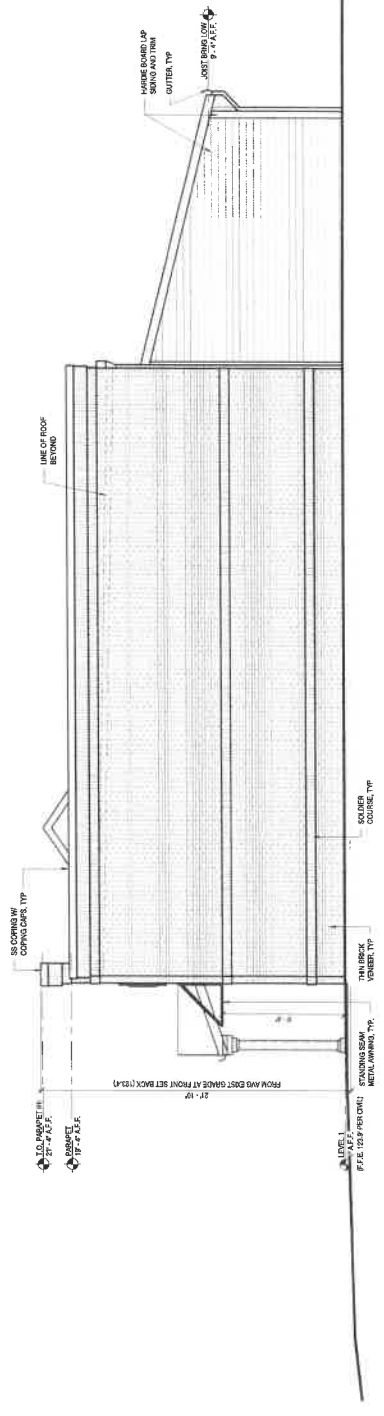

EAST ELEVATION
SCALE: 1/8" = 1'-0"