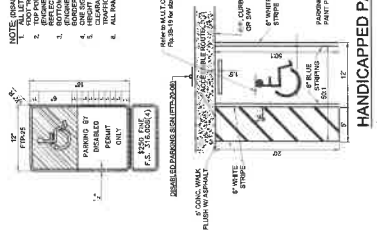

HANDICAPPED PARKING STALL

N.T.S.