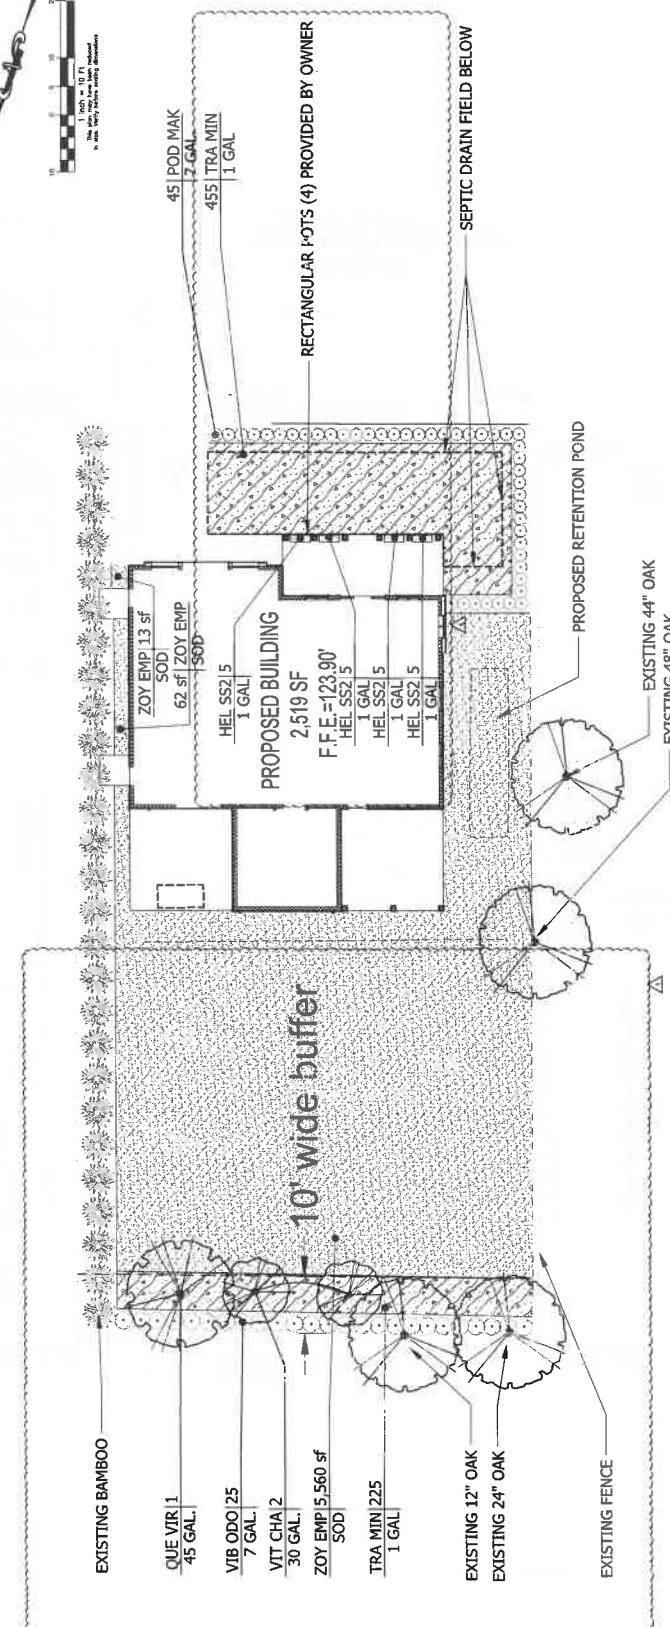

Seal

PLANT SCHEDULE	CODE	QTY	BOTANICAL NAME	COMMON NAME	CALENDAR	SPECIFICATION	WATER USAGE	NATIVE	REMARKS
TREES	QUE VTR	1	QUERCUS VIRGINICA	SOUTHERN LIVE OAK	46 GAL	12" H MIN X 6" DBH MIN	LOW-MED	YES	SINGLE STRAIGHT TRUNK, FULL
TREES	VIT CHA	2	VITIS AGRIPICANS 'SHAG OAK'	GRAPTE TREE	8" GAL	6" H X 3" S	LOW	YES	
SHRUBS	CODE	QTY	BOTANICAL NAME	COMMON NAME	CONT.	SPECIFICATION	WATER USAGE	NATIVE	REMARKS
	POD MAK	45	PODOCARPUS MACROPTERIS (PMD)	SHRUB YEW	7 GAL	36" H MIN X 18" W	LOW-MED	NO	FULL
	VIB ODO	25	VIBURNUM ODOCATISSIMUM	SWEET VIBURNUM	7 GAL	36" H MIN X 24" S	LOW	NO	FULL
EXISTING PLANT MATERIAL	CODE	QTY	BOTANICAL NAME	COMMON NAME	CONT.	SPECIFICATION	WATER USAGE	NATIVE	REMARKS
	BAM ALP	27	BAMBUSA MULTIFLORA 'ALPHONSE MARS' (BAMBOO)	ALPHONSE MARS BAMBOO	-	-	MEDIUM	NO	FULL
GROUND COVERS	CODE	QTY	BOTANICAL NAME	COMMON NAME	CONT.	SPECIFICATION	WATER USAGE	NATIVE	REMARKS
	HEL SS2	20	HELIANTHUS DEBELIS	PROPRATE COLUMBELLAR SUNFLOWER	1 GAL	12" H X 12" S	LOW-MED	YES	SPACING
	TRA MIN	600	TRICHOLEPIDDIUM ASIATICUM 'MINI'	DWARF ASIAN JASMINE	1 GAL	10" H X 12" S	LOW-MED	NO	SPACING
SOD	CODE	QTY	BOTANICAL NAME	COMMON NAME	CONT.	SPECIFICATION	WATER USAGE	NATIVE	REMARKS
	ZYO EMP	3,635 SF	ZOYSIA JAPONICA 'EMPIRE'	KOREAN GRASS	BET	PALLET	LOW	NO	CLEAR AND REEF FREE