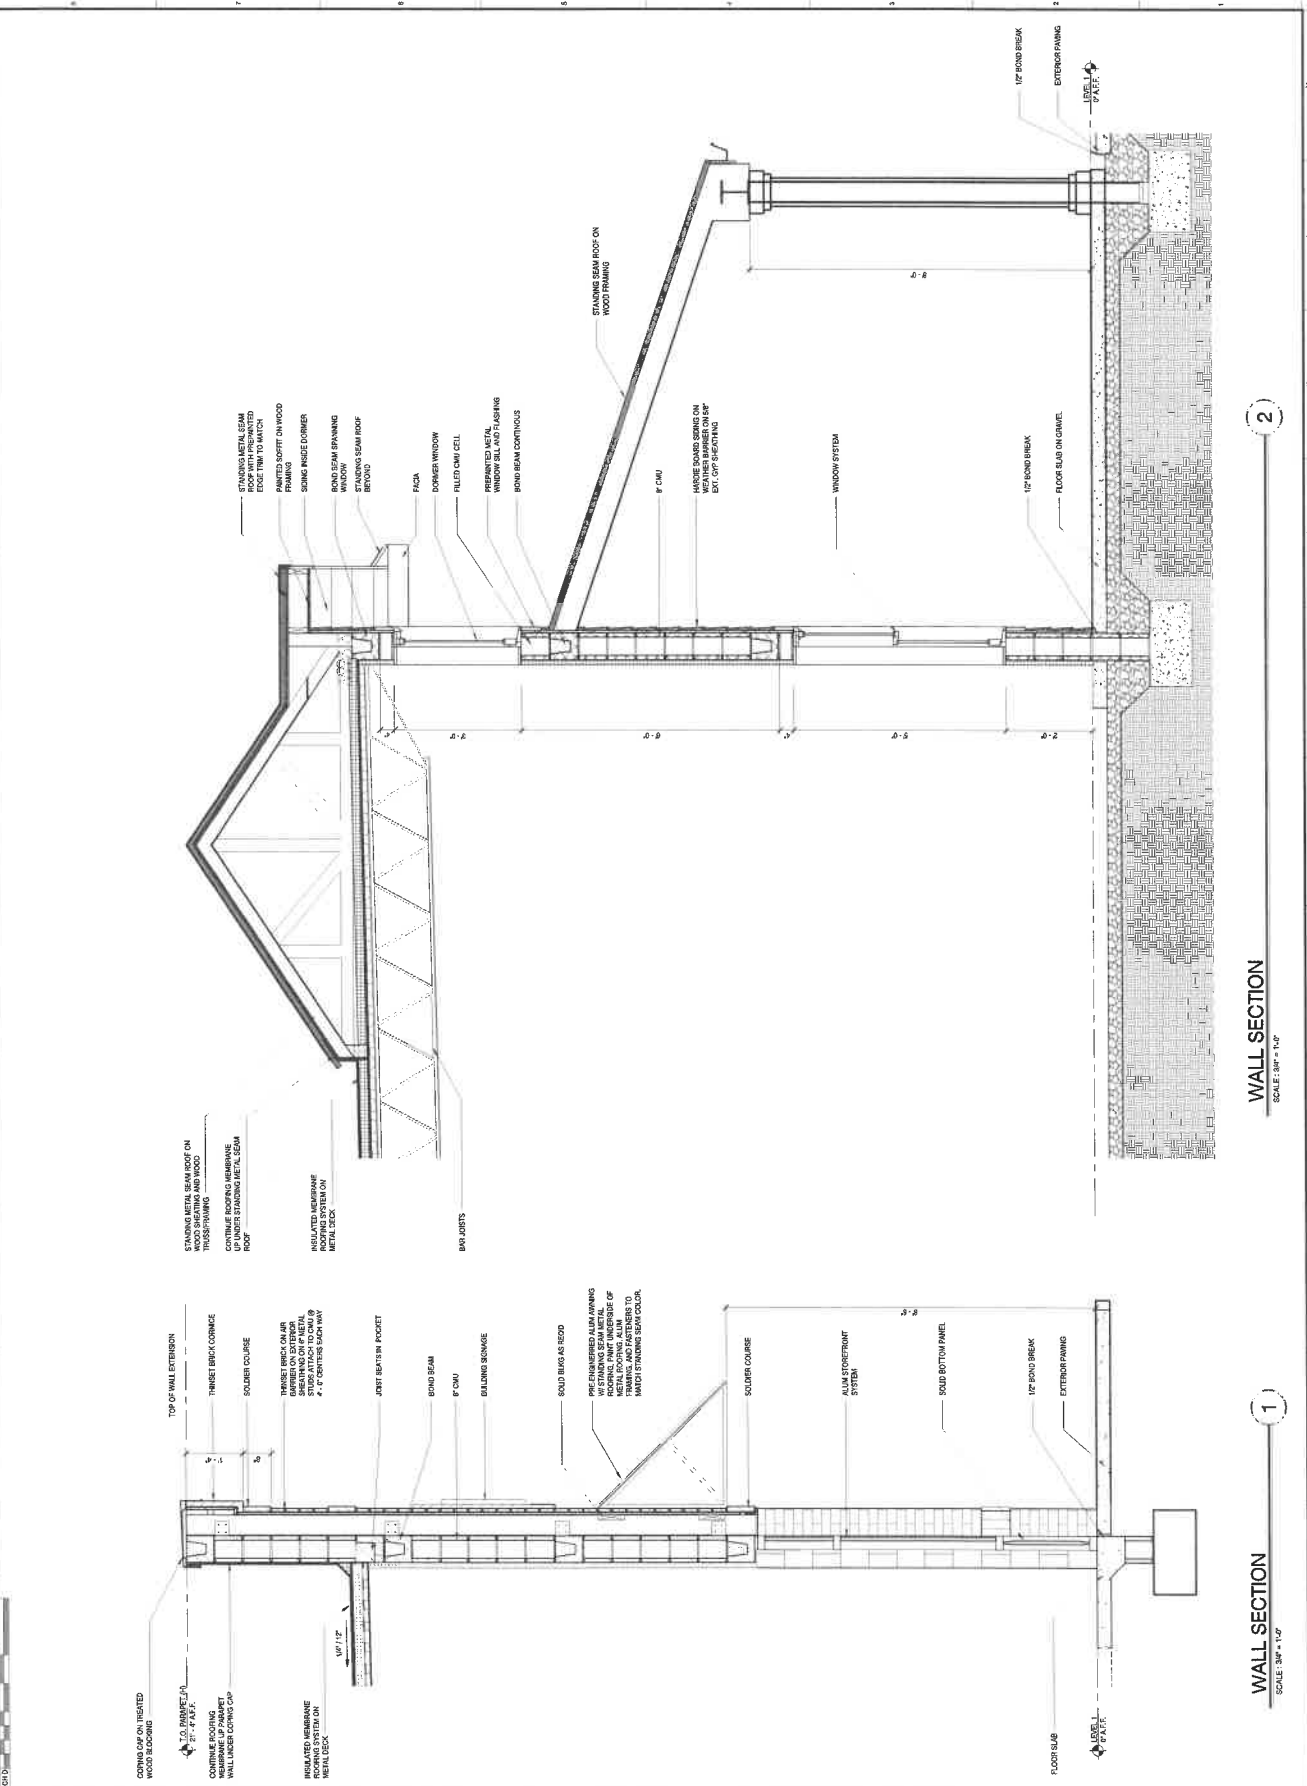

WALL SECTION
SCALE: 3/8" = 1'-0"

WALL SECTION
SCALE: 3/8" = 1'-0"

1

2