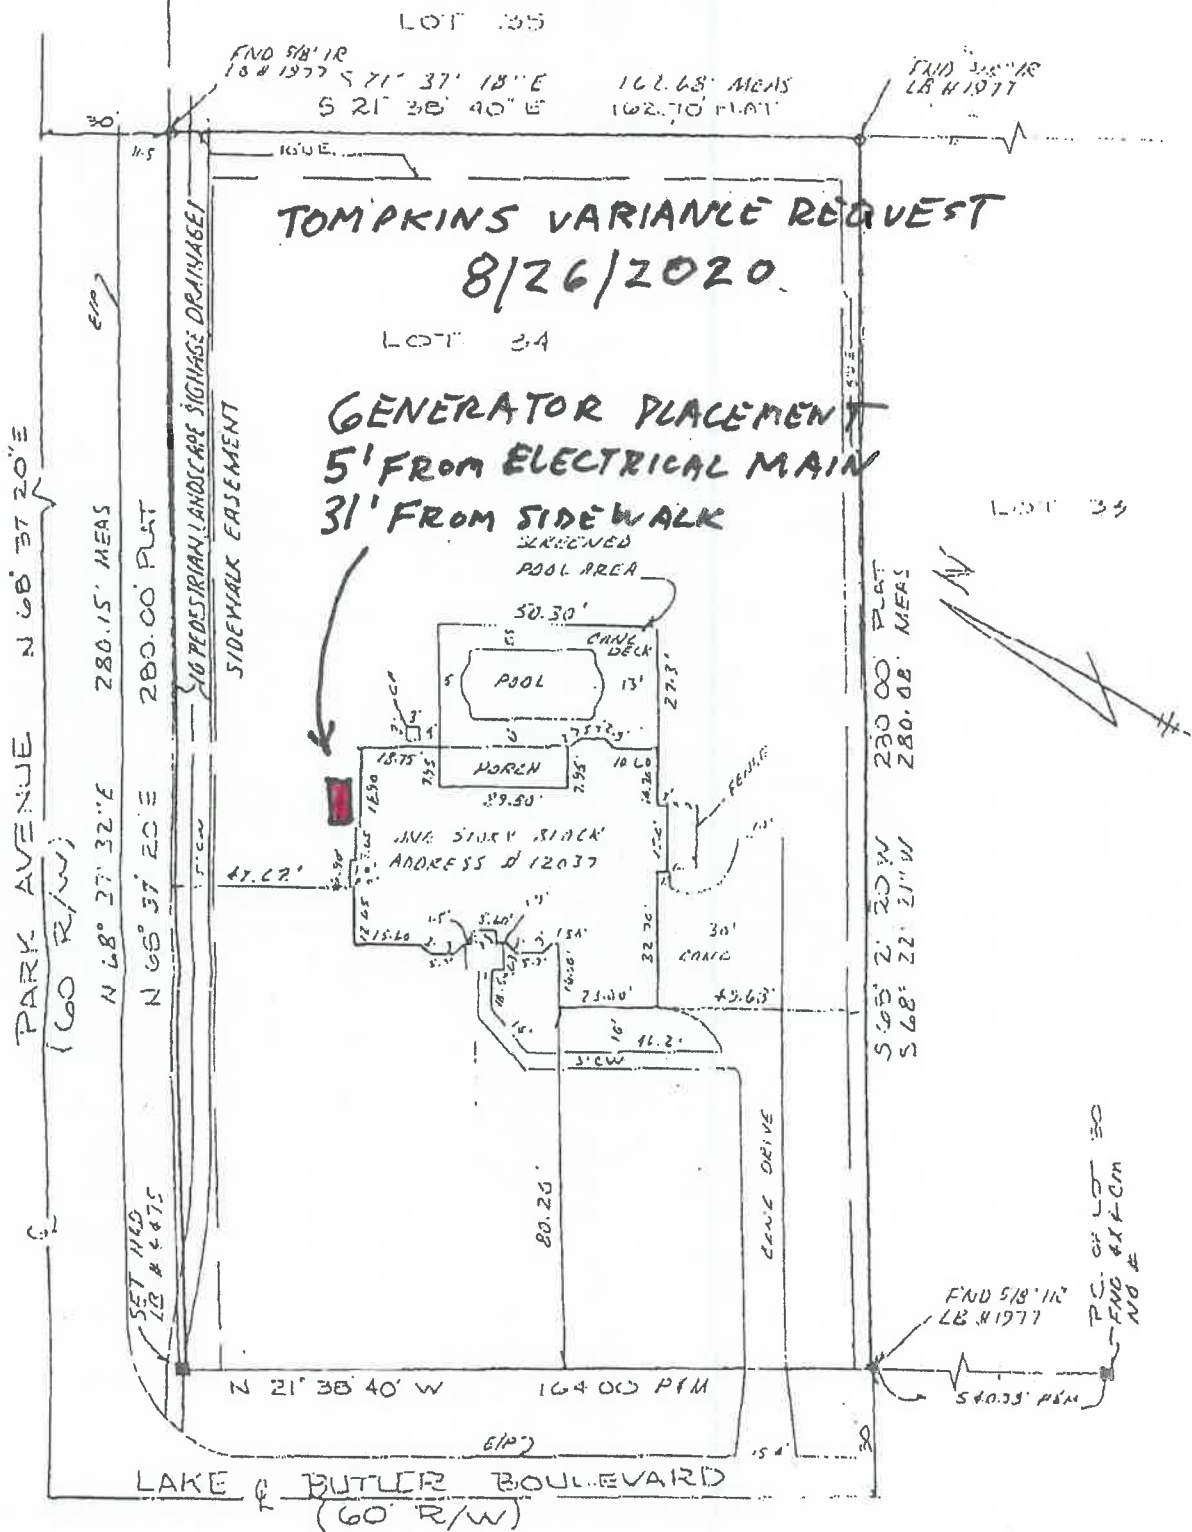

PLAT OF SURVEY DESCRIPTION

LOT 34, LAKE BUTLER ESTATES
RECORDED IN PLAT BOOK 10, PAGE(S) 47:48, PUBLIC RECORDS OF ORANGE COUNTY, FLORIDA.

**TOMPKINS VARIANCE REQUEST
8/26/2020**

**GENERATOR PLACEMENT
5' FROM ELECTRICAL MAIN
31' FROM SIDEWALK**

SCREENED
POOL AREA

POOL
CANE DECK

MORNING
JUNK STICK
ADDRESS # 12037

FEW

CANE DRIVE

PARK AVENUE N 68° 37' 20" E
(60 R/W)

280.15 MEAS
280.00 PLAT
N 68° 37' 20" E

PEDESTRIAN LANDSCAPE SIGNATURE DRAINAGE
SIDEWALK EASEMENT

N 21° 38' 40" W 164.00 PFM

LAKE BUTLER BOULEVARD
(60 R/W)

280.00 PLAT
280.08 MEAS
S 68° 22' 21" W

FND 5/8" IR
LB # 1977

P.C. CH LOT 30
FNG 41' 0" CM
NO E

FND 5/8" IR
LB # 1977
S 71° 37' 18" E
S 21° 38' 40" E

162.68 MEAS
162.70 PLAT

FND 5/8" IR
LB # 1977

LOT 35

LOT 35

SET MED
20' x 4.75

80.25

EP

15.4