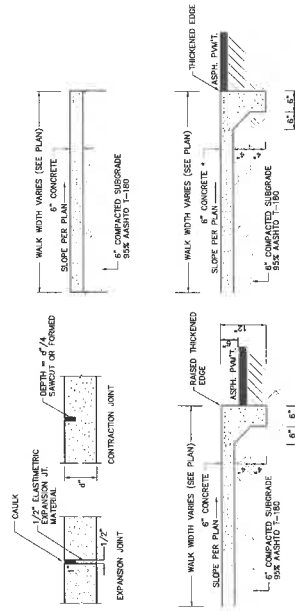

SCALE	AS SHOWN
DATE	09/25/2019
PROJECT #	190923-20
DESIGNED	TWS
CHECKED	SES
SCALE	

CONCRETE SIDEWALK

CONCRETE DRIVEWAY AND PARKING SECTION