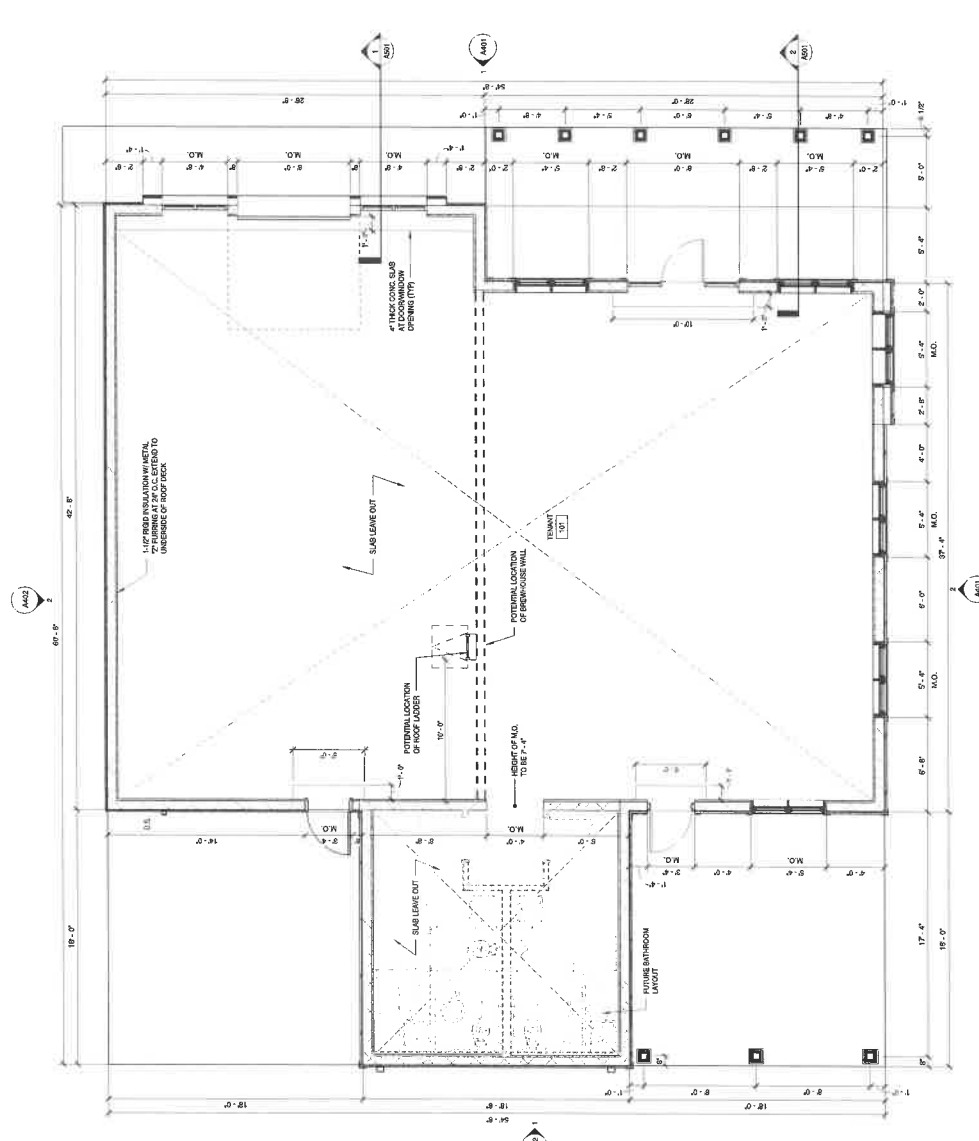

GENERAL NOTES

WALL LEGEND

	EXTERIOR WALL - 2" CMU WALL WITH INSULATED CORE
	EXTERIOR WALL - 7.5" BRICK VENEER OVER 2" CMU WALL WITH INSULATED CORE
	EXTERIOR WALL - WOOD CLADDING OVER 2" CMU WALL WITH INSULATED CORE
	EXTERIOR WALL - WOOD CLADDING OVER 2" CMU WALL WITH INSULATED CORE
	EXTERIOR WALL - WOOD CLADDING OVER 2" CMU WALL WITH INSULATED CORE

ALLOWANCES

- -95 TO PROVIDE A 5% CONTINGENCY FUND BASED ON 95% OF THE CONTRACT VALUE.
- -CONTINGENCY FUND ONLY TO BE USED UPON APPROVAL FROM THE OWNER.
- -EXCESS PORTIONS OF THE CONTINGENCY FUND TO BE CREDITED BACK TO THE OWNER AT THE END OF THE JOB.

FLOOR PLAN
SCALE: 1/8" = 1'-0"