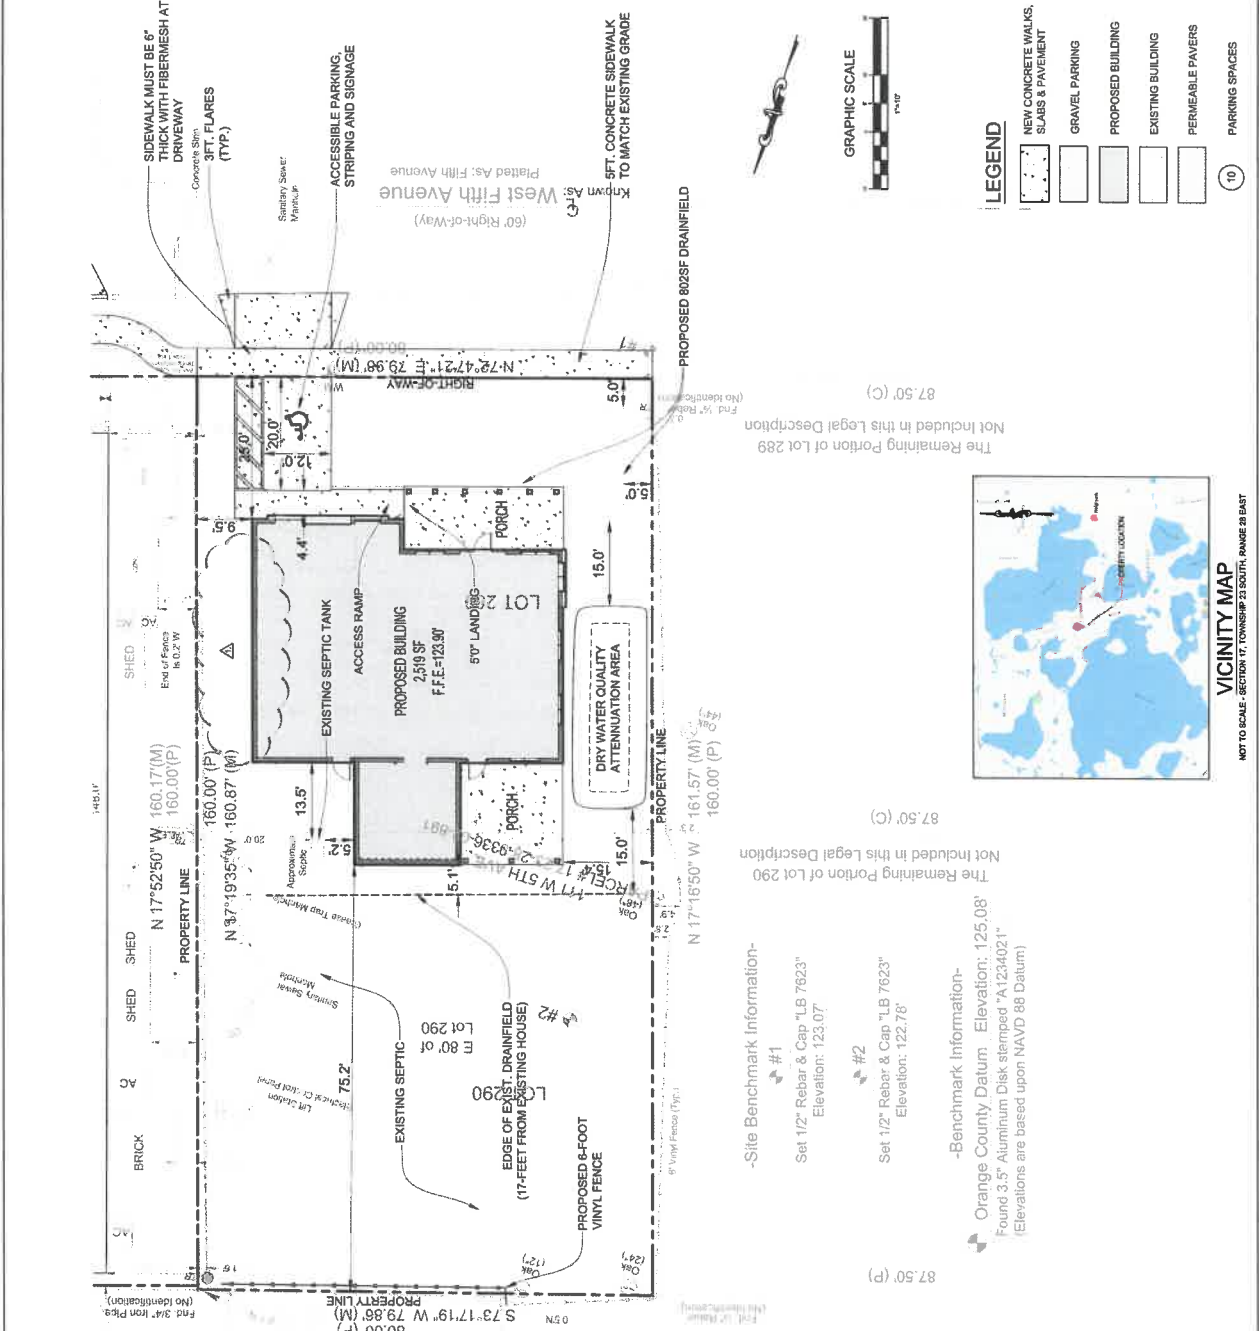

SCALE	AS SHOWN
DATE	09/23/2019
PROJECT #	190925-20
DESIGNED	TMS
CHECKED	SES
DATE	3/6