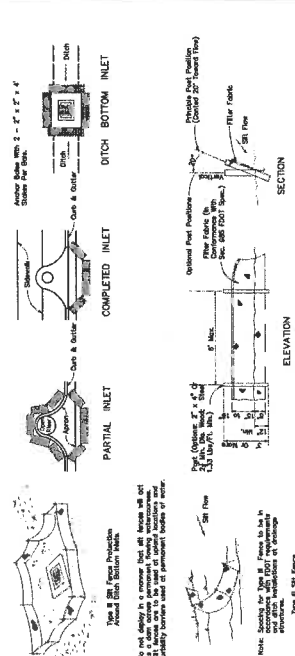

SILT FENCE DETAILS