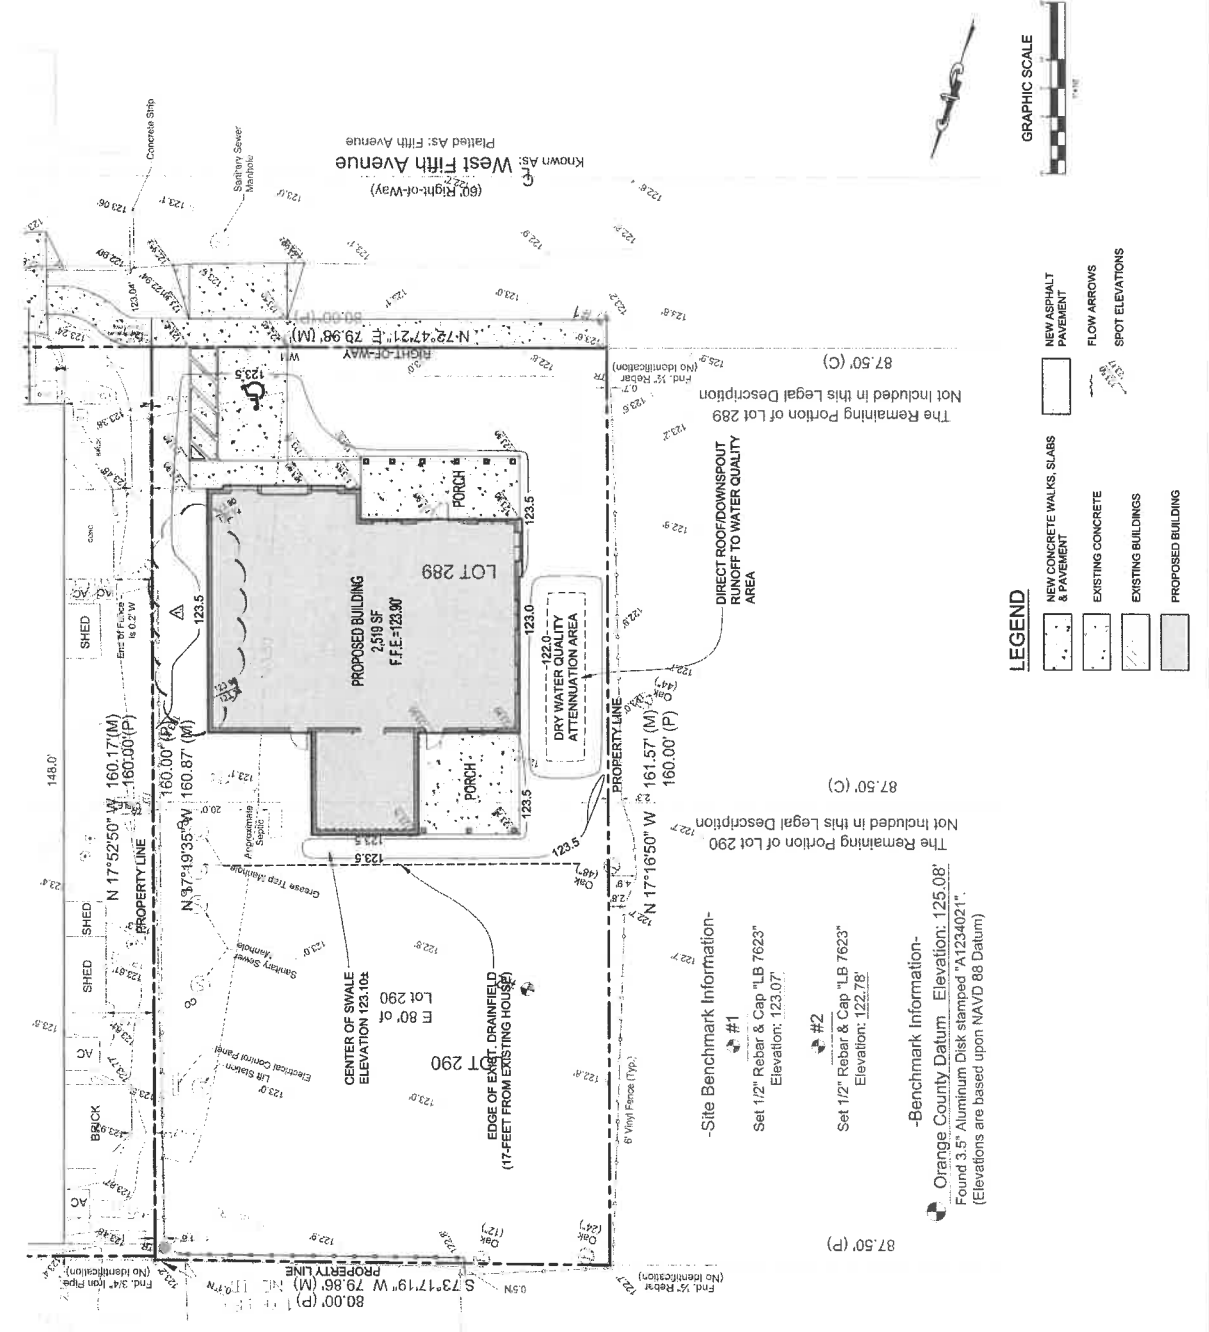

SCALE	AS SHOWN
DATE	09/15/2019
PROJECT #	190925-20
DISKARD	TMS
CHECKED	SES
DRAWN	SES

LEGEND

- NEW ASPHALT PAVEMENT
- NEW CONCRETE WALKS, SLABS & PAVEMENT
- EXISTING CONCRETE
- EXISTING BUILDINGS
- PROPOSED BUILDING
- FLOW ARROWS
- SPOT ELEVATIONS

GRAPHIC SCALE
1" = 10'

-Site Benchmark Information-

Set 1/2" Rebar & Cap "LB 7623"
Elevation: 123.07'

Set 1/2" Rebar & Cap "LB 7623"
Elevation: 122.78'

-Benchmark Information-
Orange County Datum Elevation: 125.08'
Found 3.5" Aluminum Disk stamped "A1234021"
(Elevations are based upon NAVD 88 Datum)

NOT INCLUDED IN THIS LEGAL DESCRIPTION:
The Remaining Portion of Lot 289
87.50' (C)

NOT INCLUDED IN THIS LEGAL DESCRIPTION:
The Remaining Portion of Lot 290
87.50' (C)