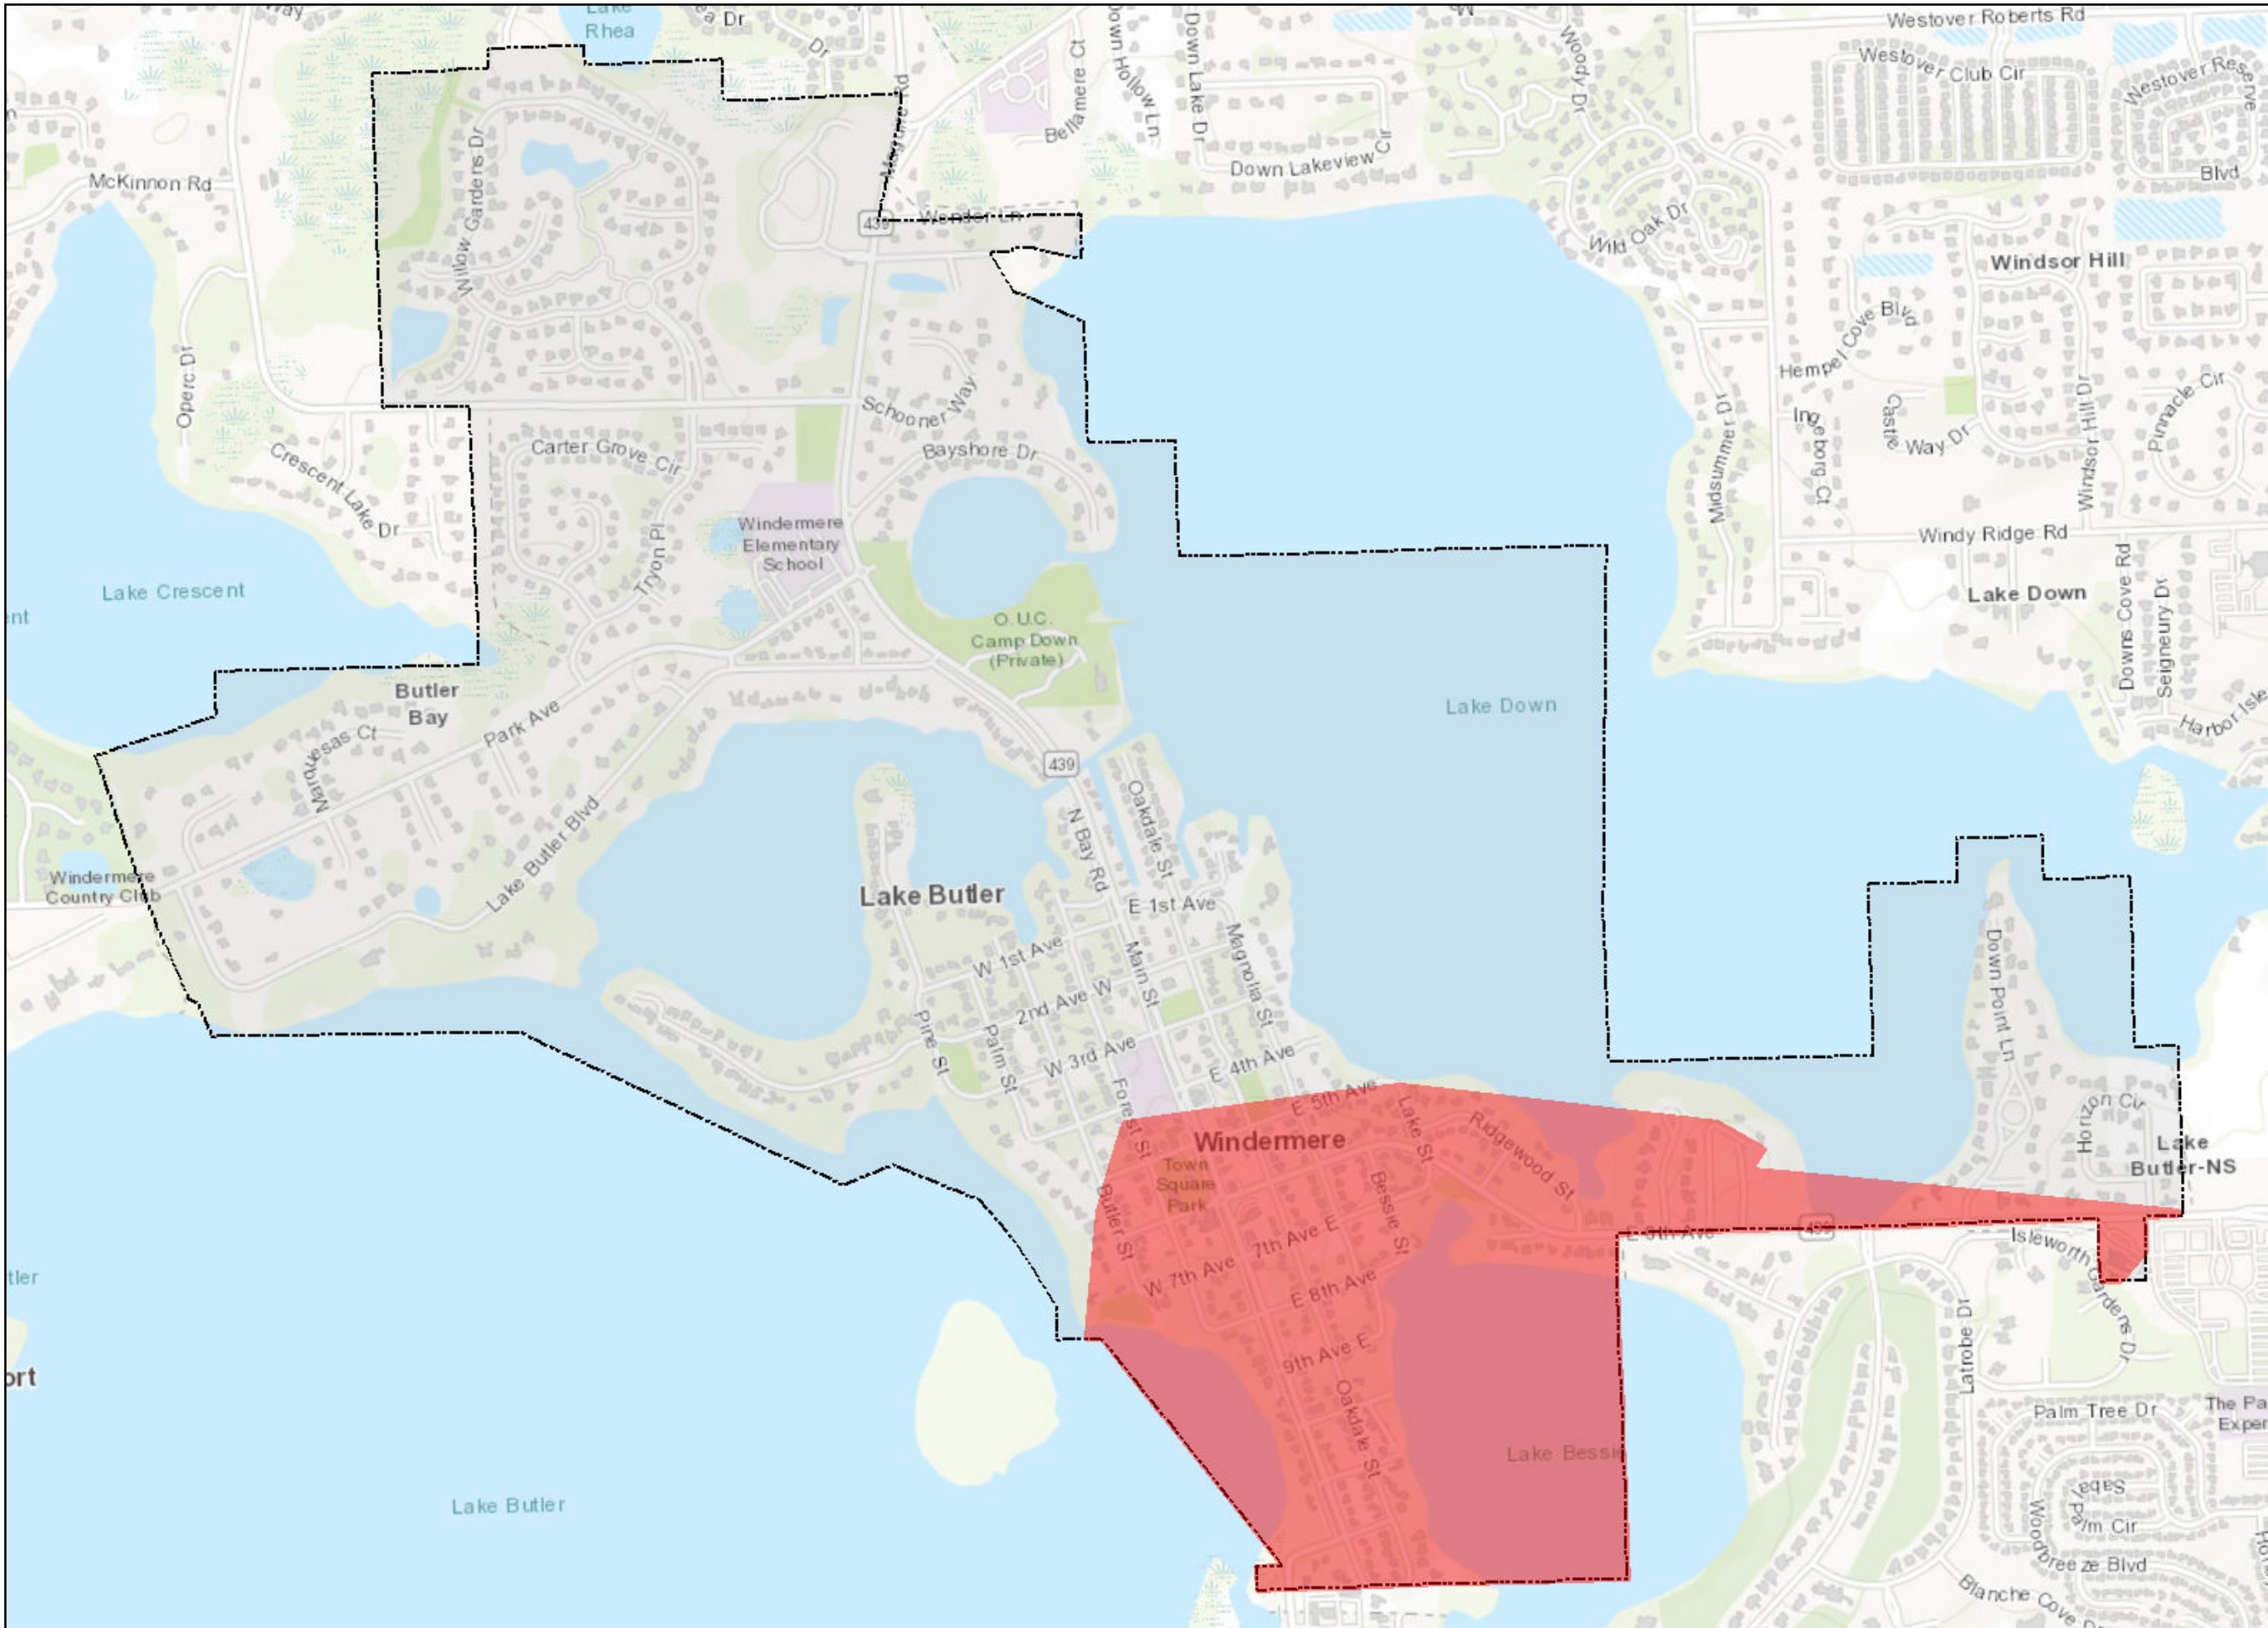

Duke Energy - Distribution Vegetation Management - Work Areas - WINDERMERE

Legend

-  City Boundary
-  Work Areas

DUKE ENERGY
Duke Energy
Vegetation Management
1/26/2024