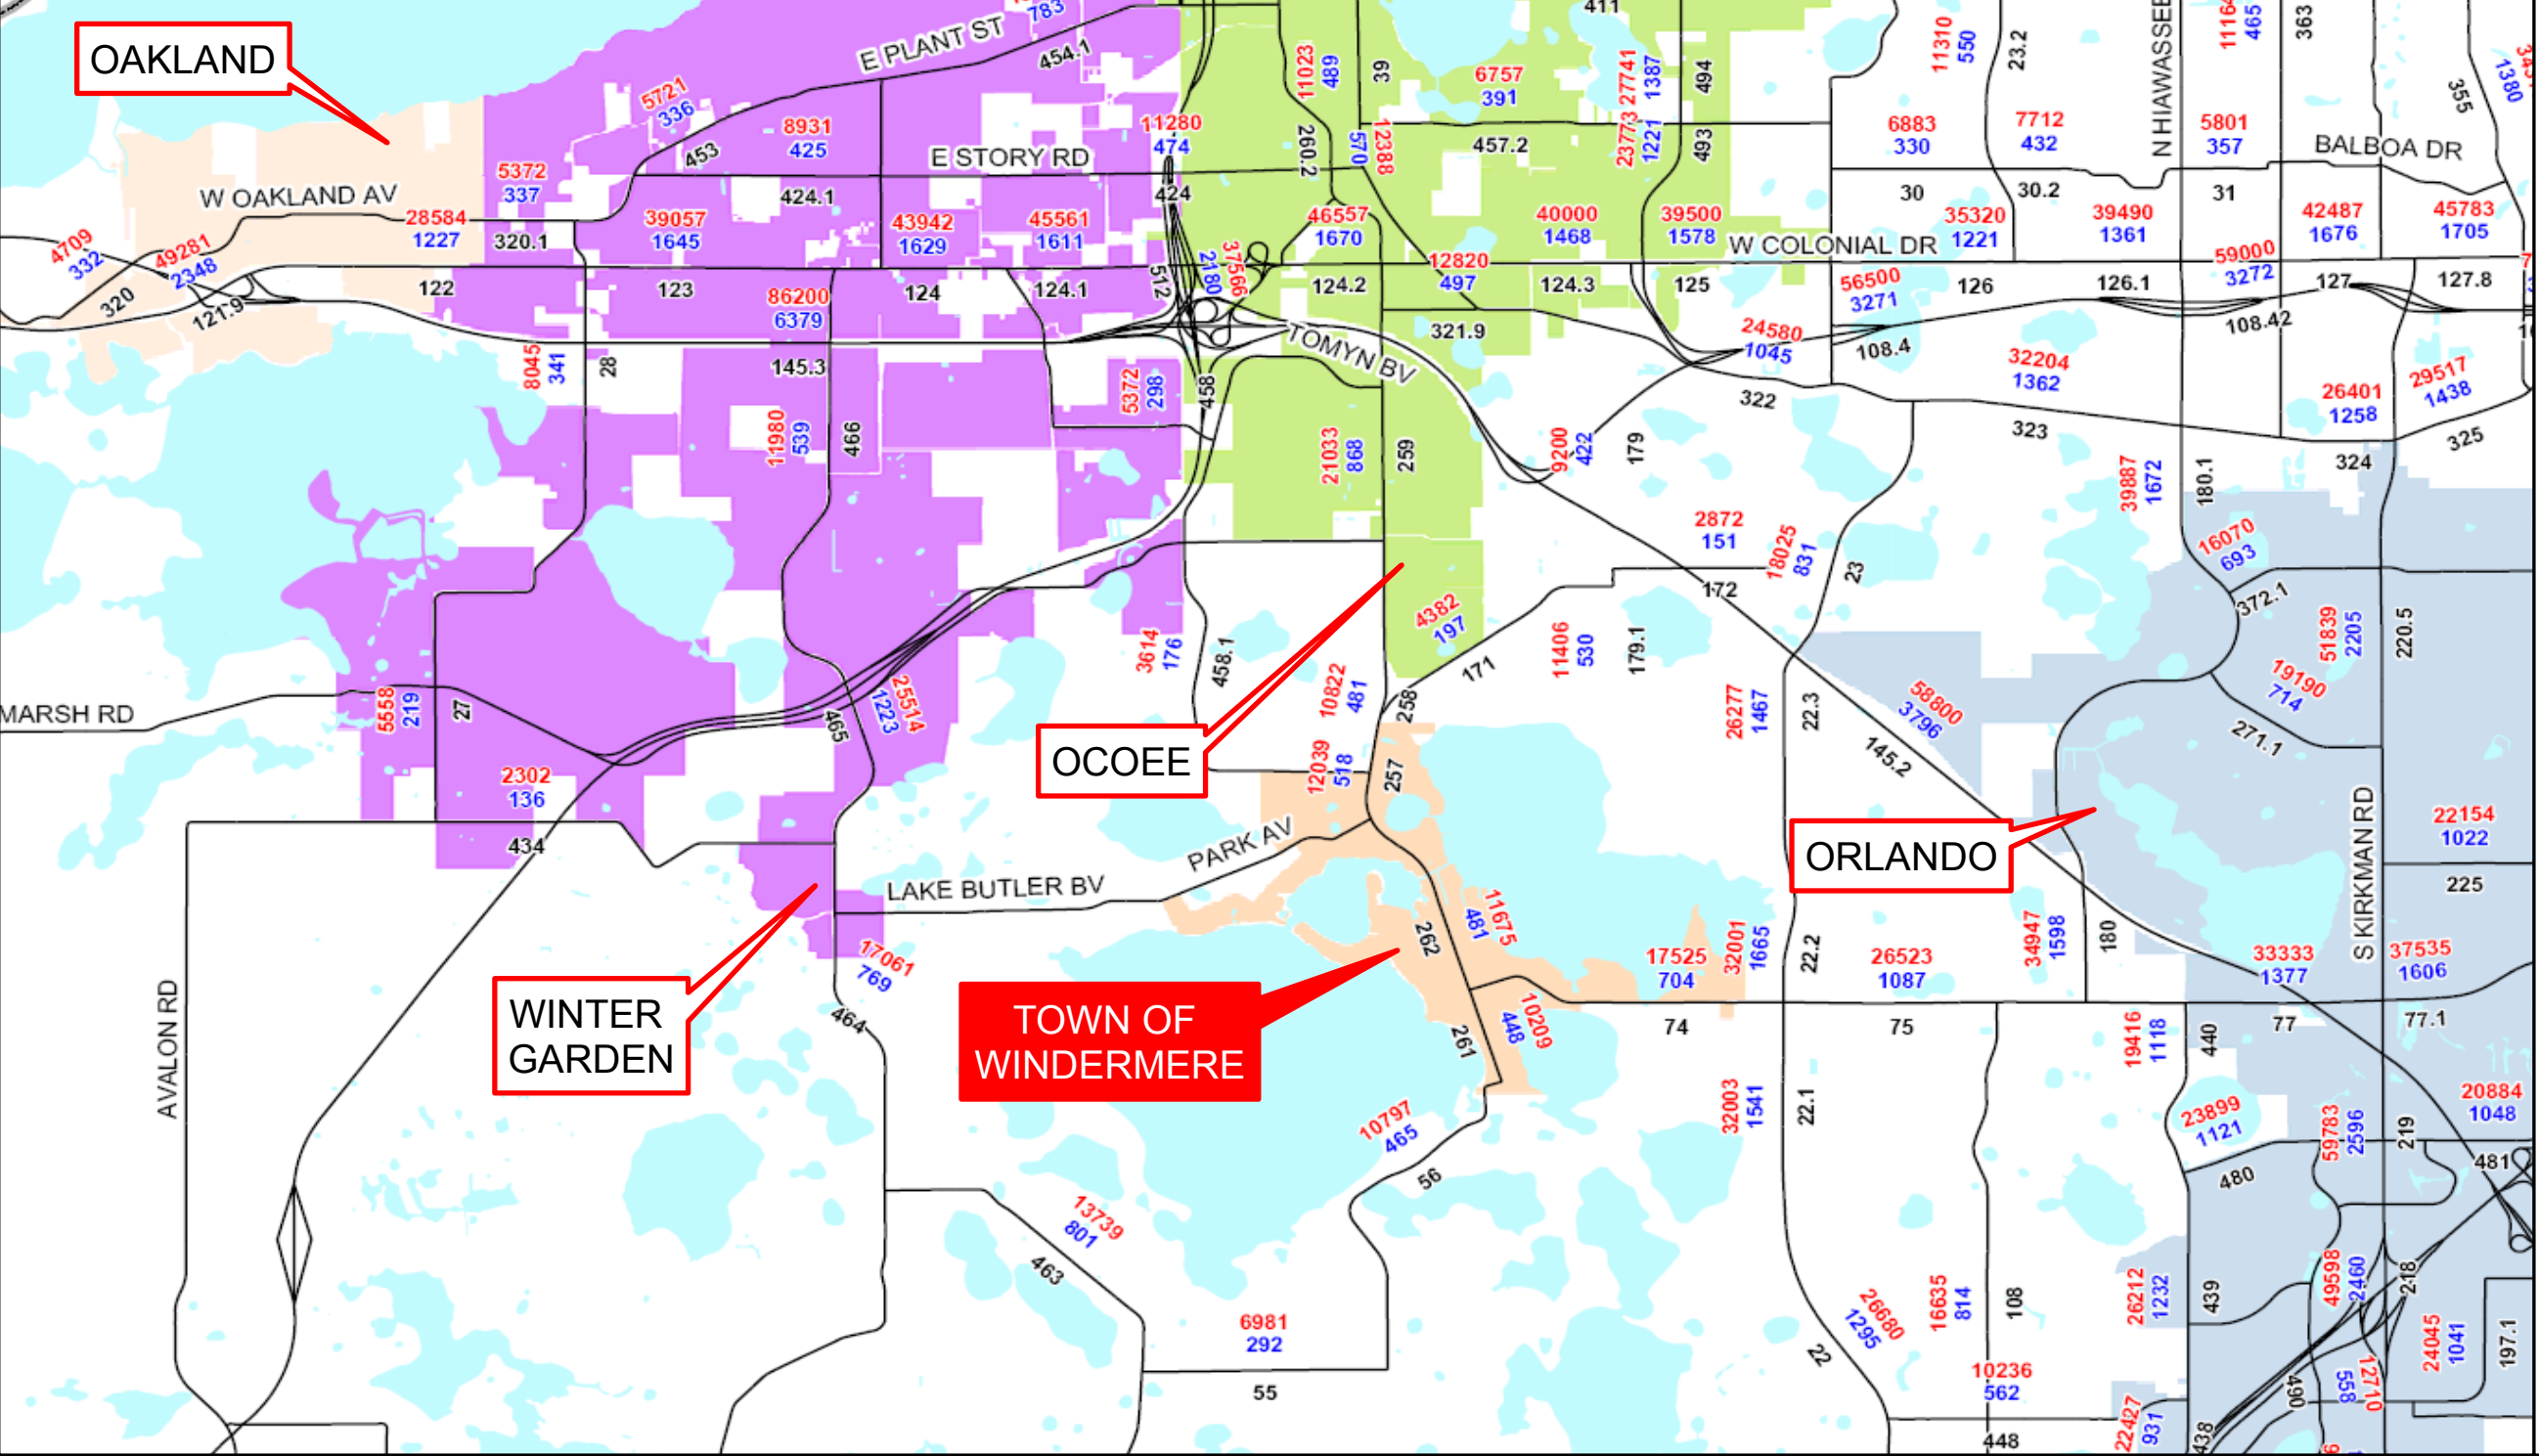

THIS MAP IS A SCREEN SHOT  
OF ORANGE COUNTY'S  
2005 TRAFFIC COUNTS

TOWN OF WINDERMERE  
REGIONAL  
TRANSPORTATION MAP  
FEBRUARY 2010

**Annual Average Daily Traffic**  
**PM Peak Hour Directional Counts**  
**Concurrency Segment Numbers**

SOURCE: ORANGE COUNTY.

\*\*\*NOTE - THIS MAP AND DIGITAL DATA IS FOR  
PLANNING PURPOSES ONLY AND SHOULD  
NOT BE USED TO DETERMINE THE PRECISE  
LOCATION OF A FEATURE.

TOWN OF WINDERMERE  
614 MAIN STREET  
WINDERMERE, FL 34786  
407-876-2563  
WWW.TOWN.WINDERMERE.FL.US